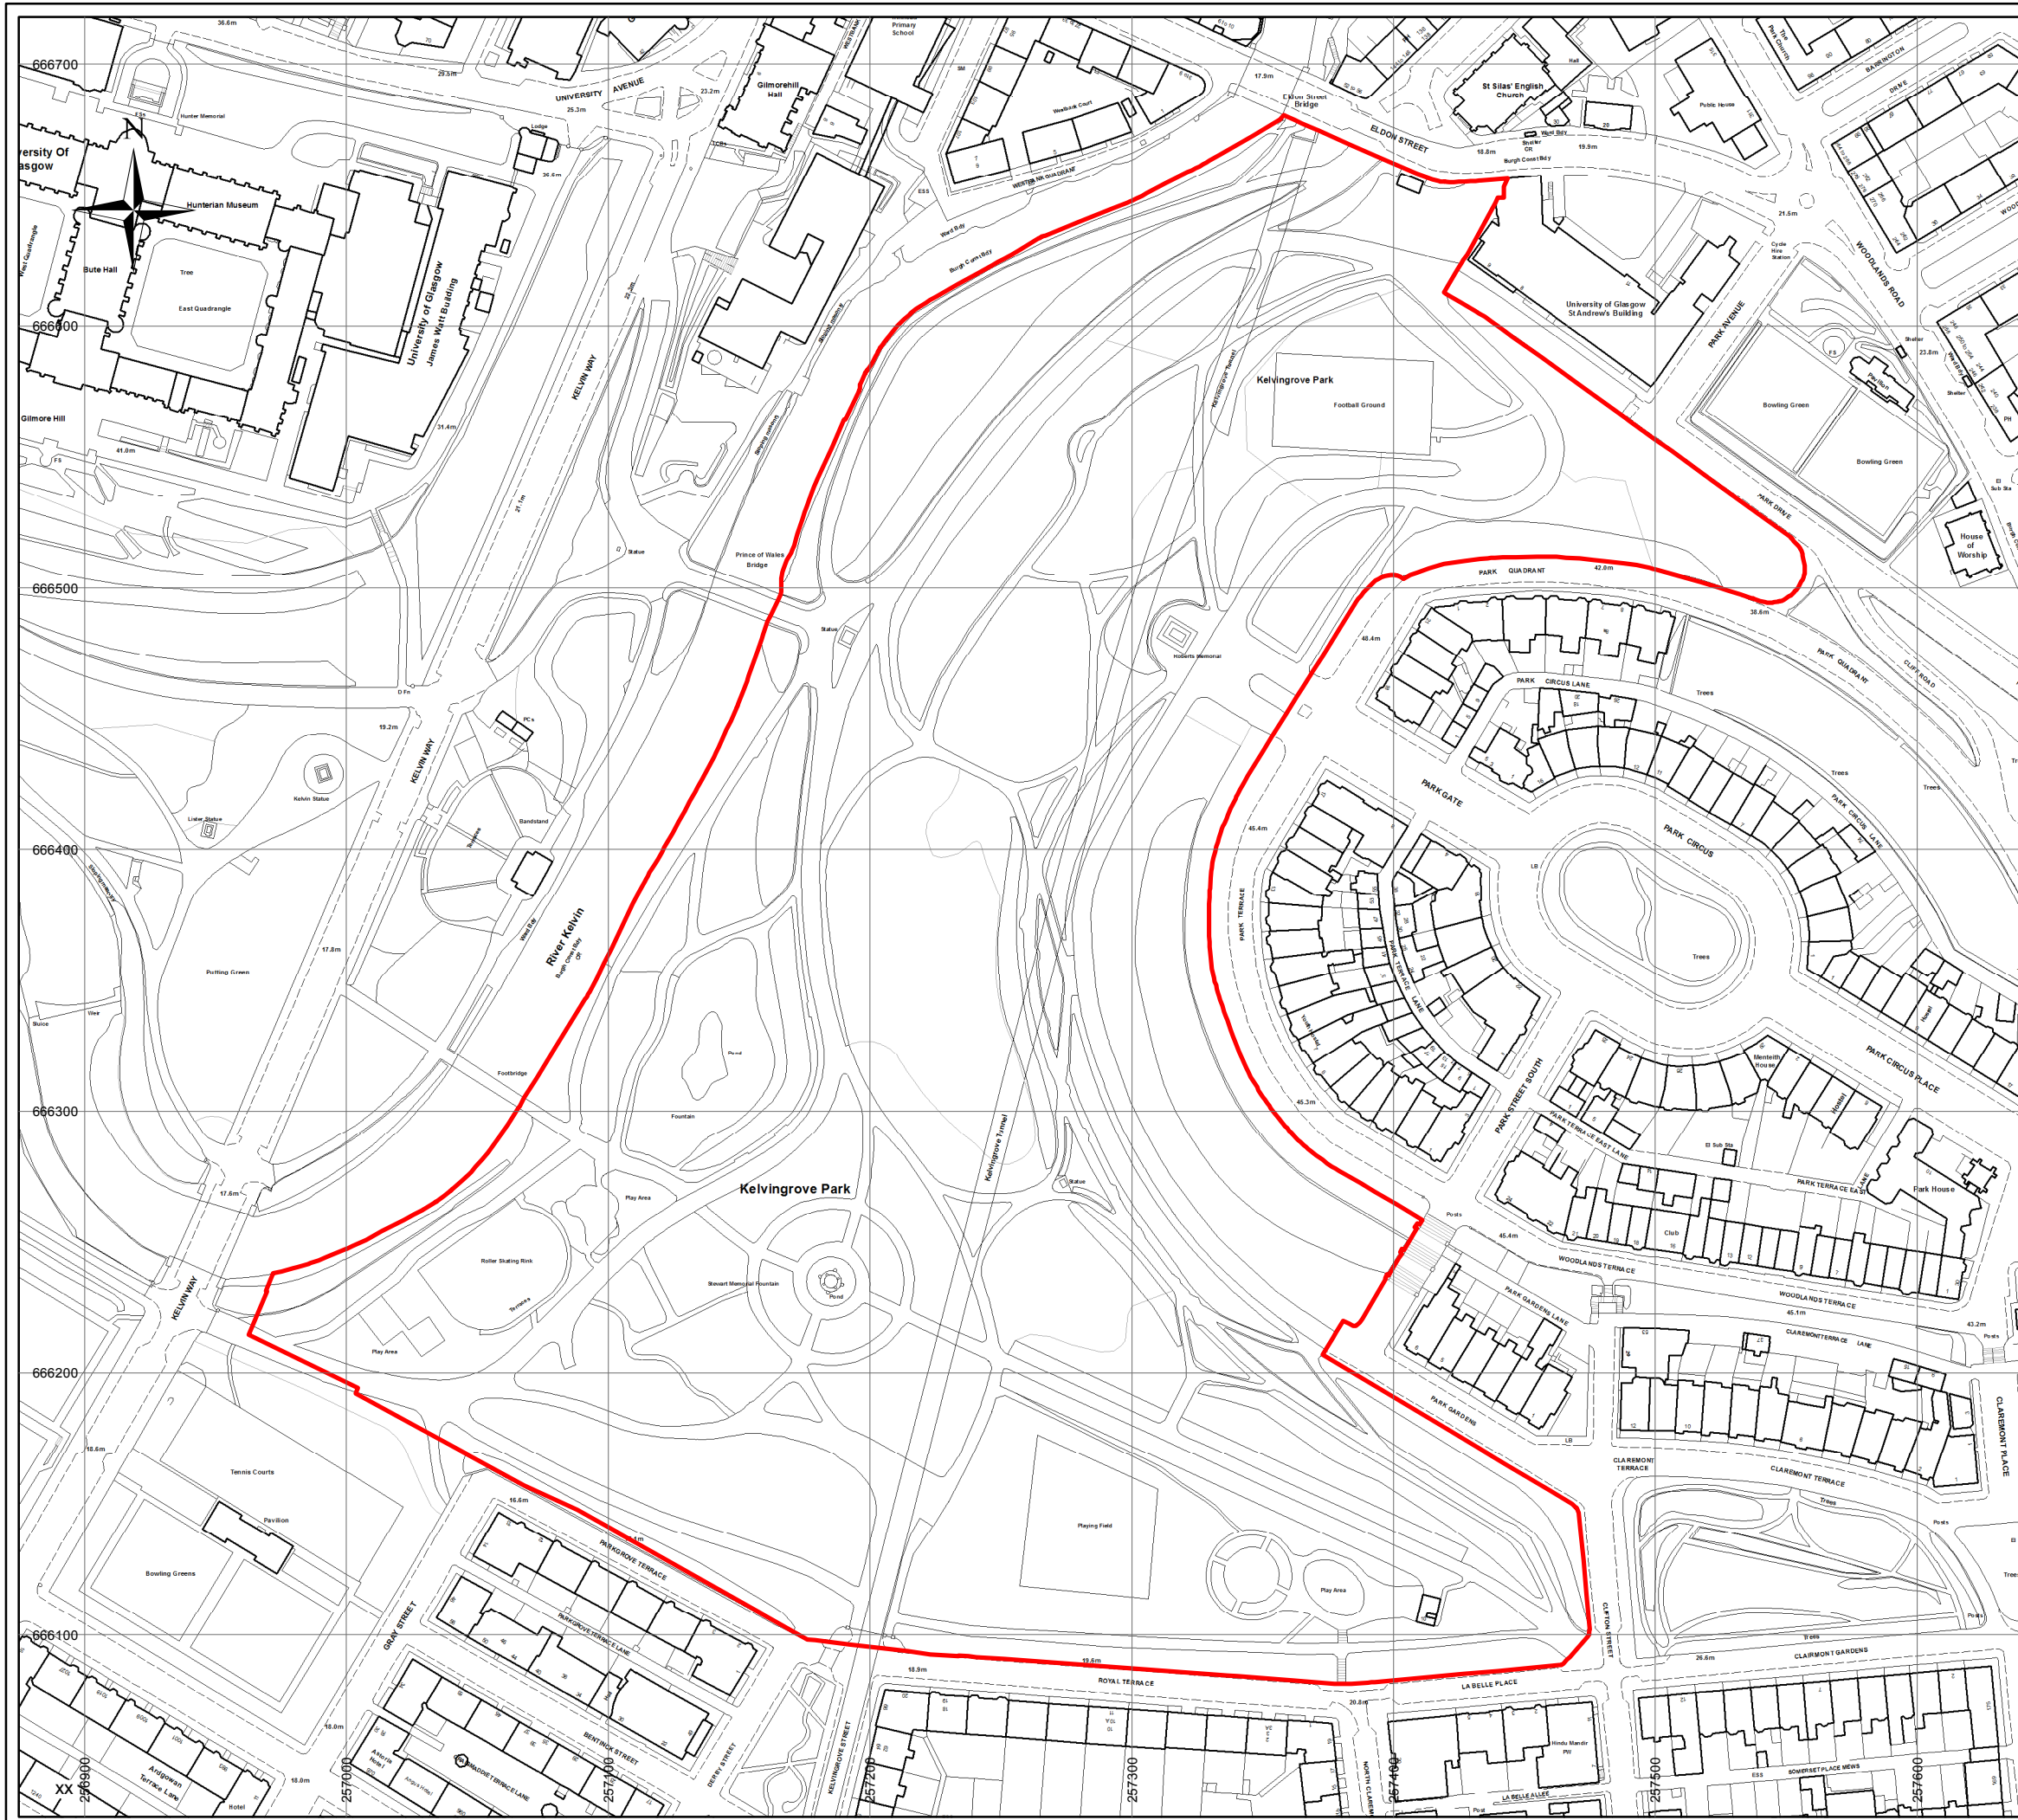

GLASGOW CITY COUNCIL DEVELOPMENT AND REGENERATION SERVICES

231 GEORGE STREET, GLASGOW G1 1RX
Executive Director
Richard Brown

KELVINGROVE PARK, GLASGOW AREAS 11-17

Contents within the boundaries coloured
Red, 1.66 ha or thereby

DRG NO	87527	REV	
CREATED	JTH	SCALE	1:2,500
OS SHEET	NS5766SW	NORS REF	
FILE		LEGAL FILE	PCSE0657
AREA	1.66 ha or thereby	DATE	LegendDate
BUNDLE No	Parks 1/65/10, Kelvingrove Park Box, Kelvingrove Park Box 2, Bdl 1		

Reproduced by permission of Ordnance Survey on behalf of HMSO.
© Crown Copyright and database right 2013. All rights reserved.
OS Licence No 100023379. You are not permitted to copy, sub-license,
distribute or sell any of this data to third parties in any form