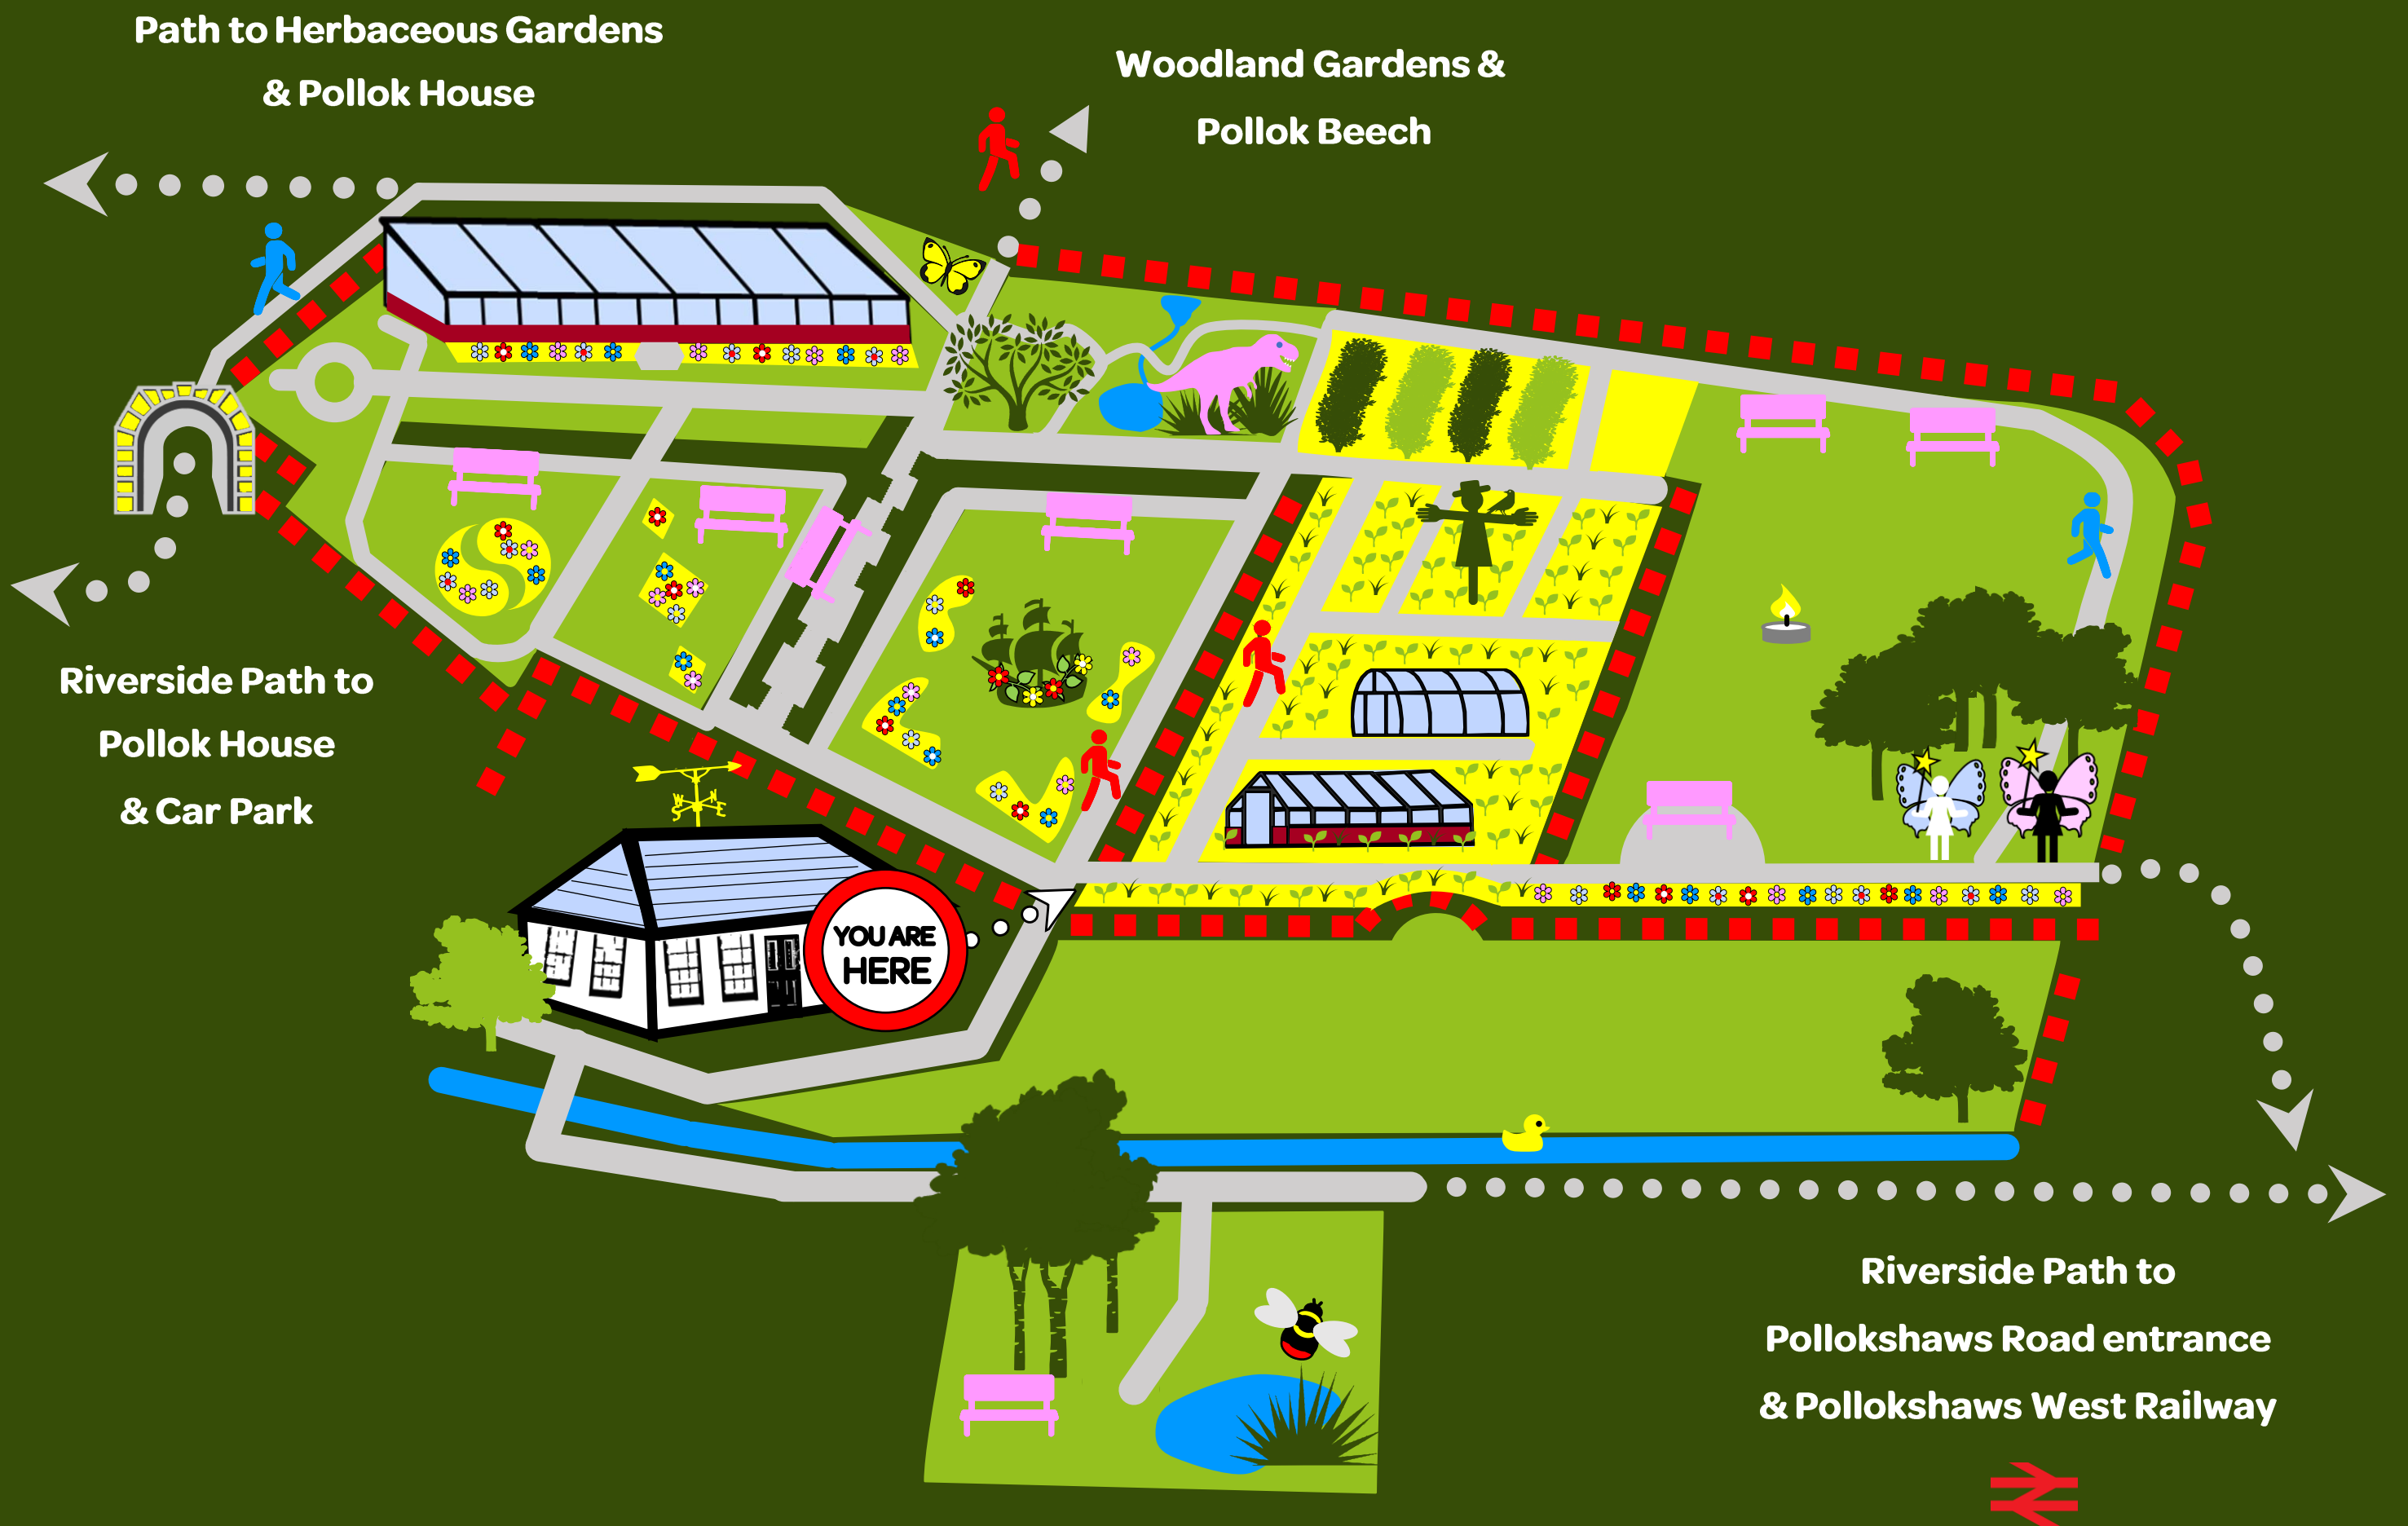

Pollok Country Park The Walled Garden

MAP KEY

Walled Garden
footpaths

Walls

Exit routes

Benches

Steep rises &
falls in paths

Water
bodies

Wildlife
Garden

Fairy
Village

Main
Lawn

Memorial
arboretum

Dinosaur
fossil trail

Butterfly
Garden

Permaculture
& vegetable
plot area